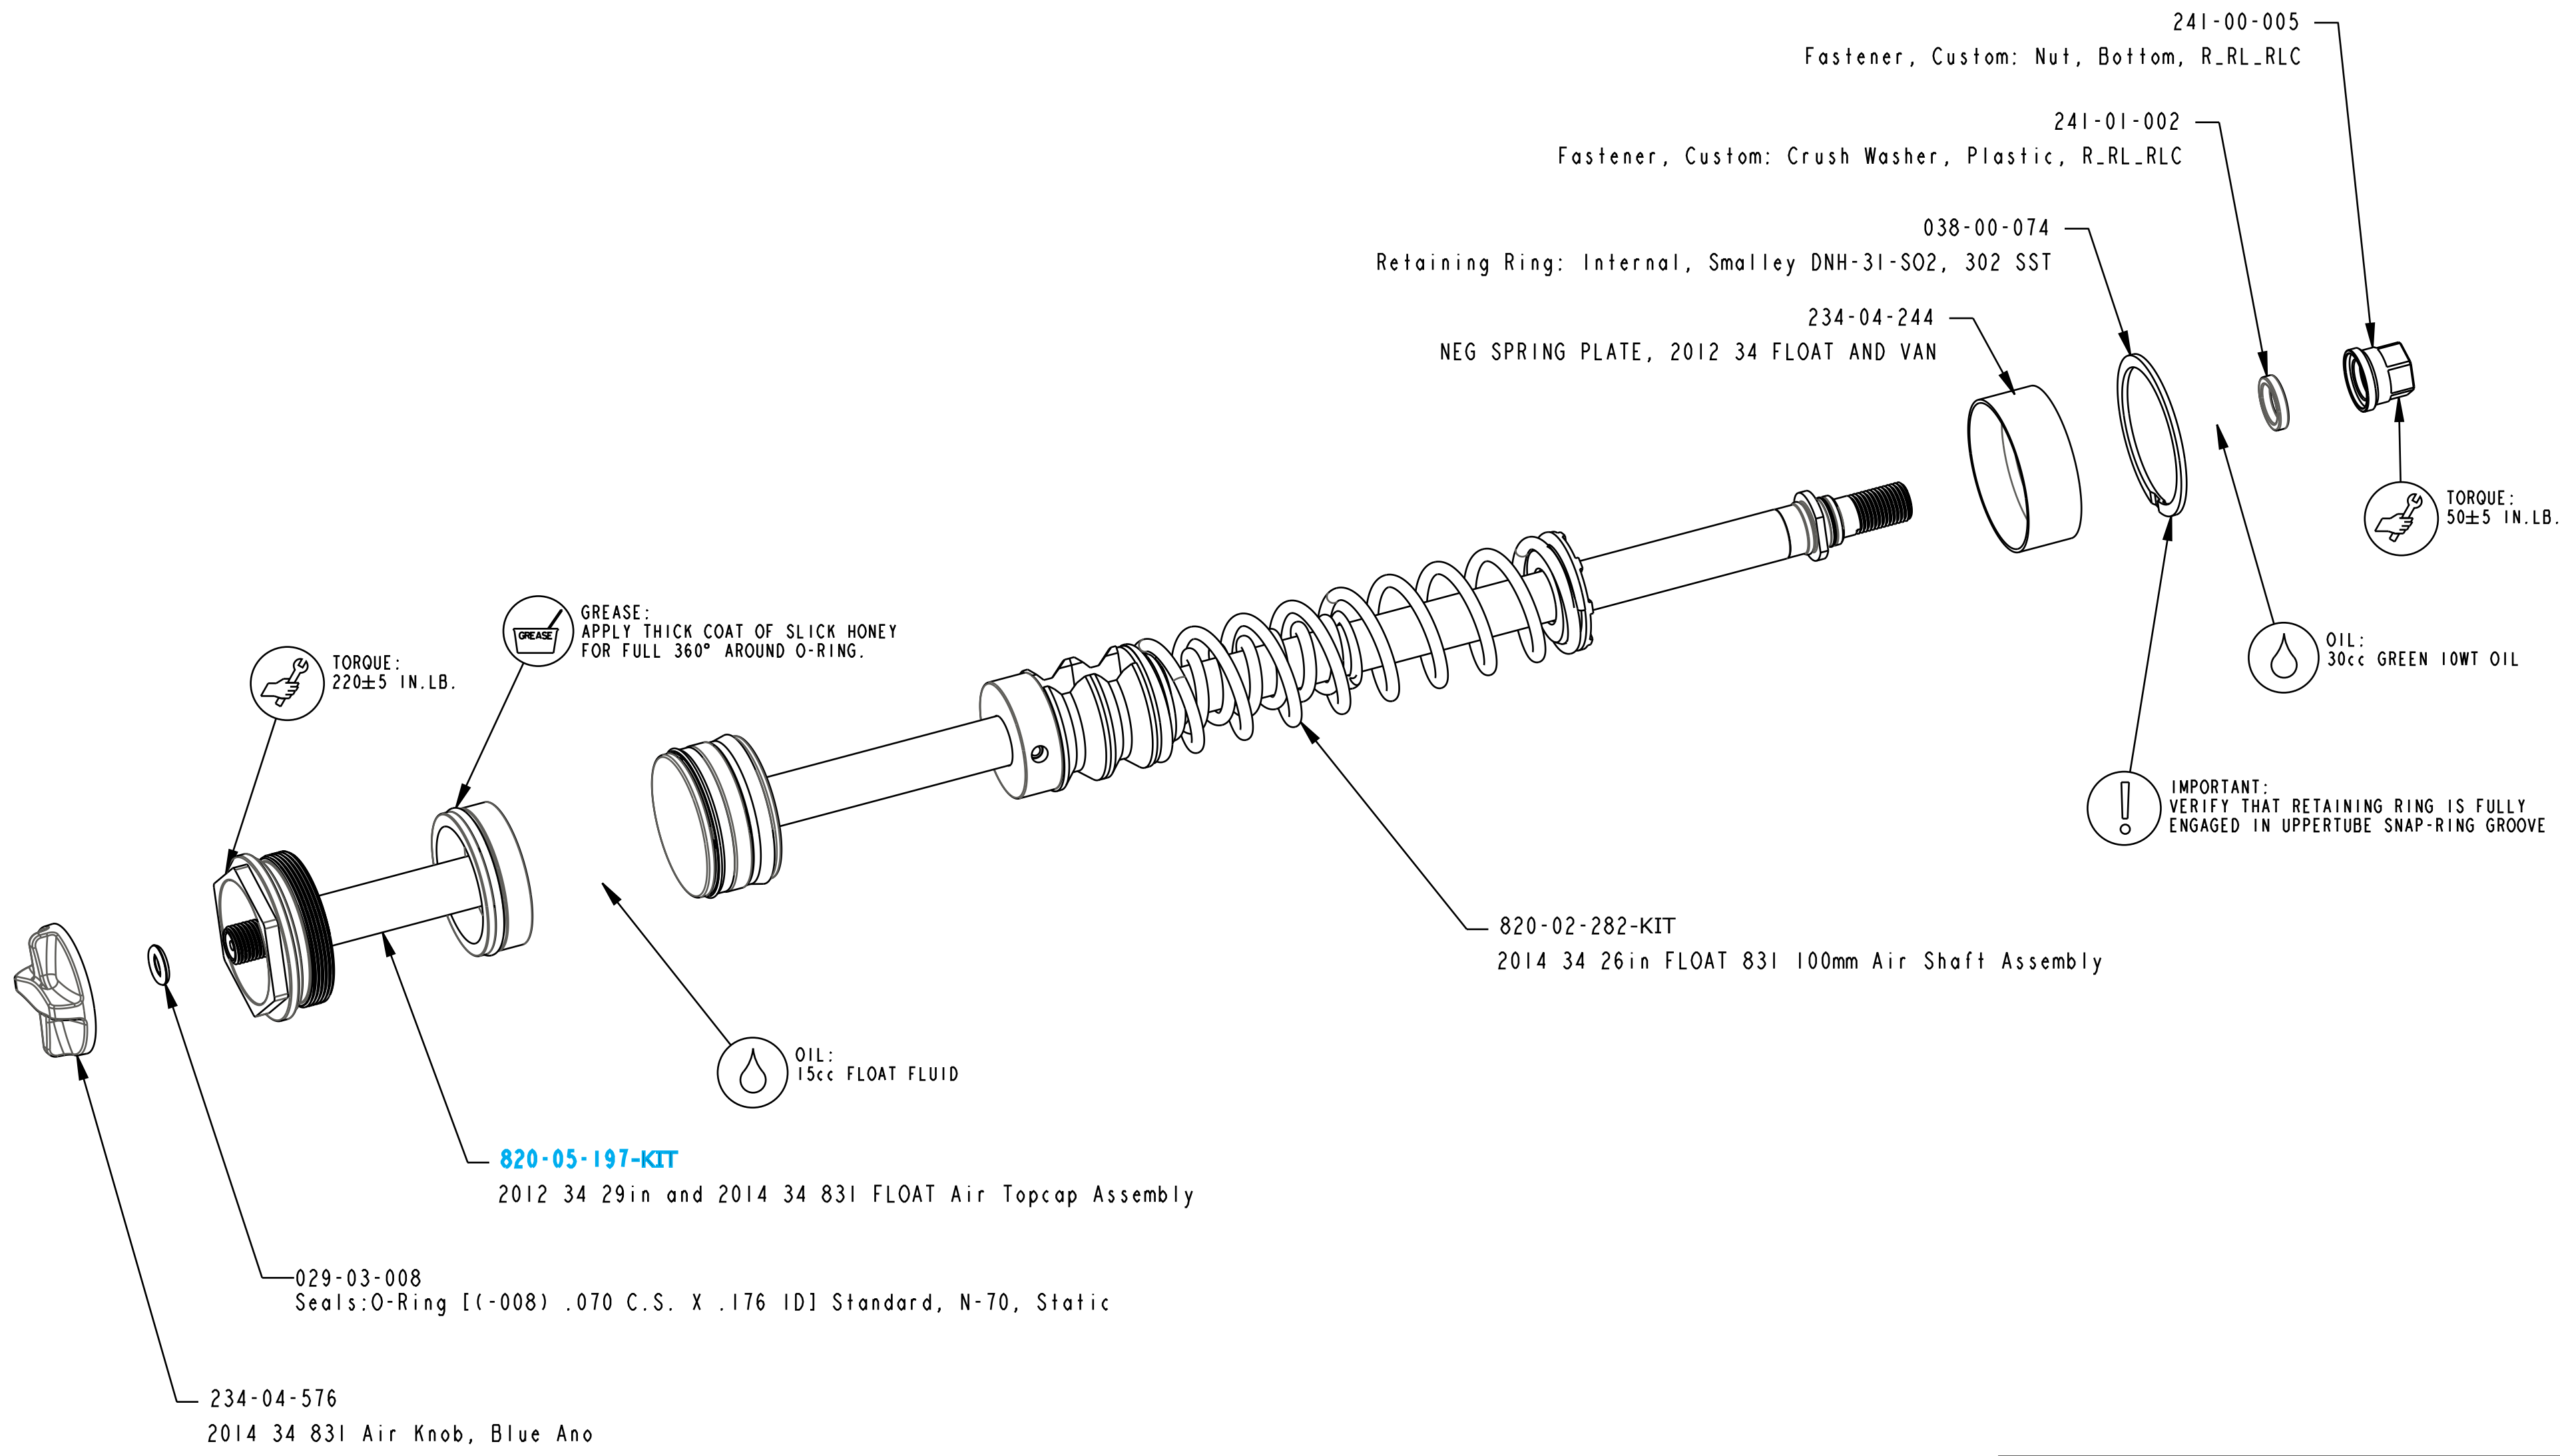

4

3

2

1

D

D

C

C

B

B

A

A

- PROPRIETARY -
THIS DOCUMENT CONTAINS CONFIDENTIAL, PROPRIETARY INFORMATION
THAT IS FOX PROPERTY. DO NOT DISCLOSE TO OR DUPLICATE
FOR OTHERS EXCEPT AS AUTHORIZED BY FOX.

FOX **FOX Factory, Inc.** Ph 831-768-1100
130 Hangar Way, Watsonville, CA 95076 USA Fax 831-768-9312

TITLE
**2014 34 26in FLOAT 831 100mm
Top-Level Air Spring**

SIZE DWG. NO.
C

PLOT SCALE 0.75:1 | SHEET 1 OF 1

4

3

2

1

ProE ASSEM